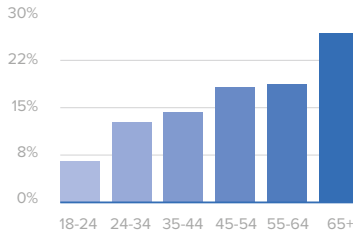

Age

Gender

Google Analytics data from January 2015 to December 2015

1,500,000 sessions per year
350,000 users per year

Page	Pageviews	Unique Pageviews	Avg. Time on Page	Entrances	Bounce Rate (%)	Exit Rate (%)
Home Page	389,009	294,507	01:45	275,217	32.42%	33.05%
Arrivals & Departures	5,660,164	1,452,118	04:20	1,169,007	58.96%	36.88%
Other	219,766	143,892	-	43,240	-	-
Total	6,268,939	1,890,517	04:46	1,487,464	56.60%	23.73%