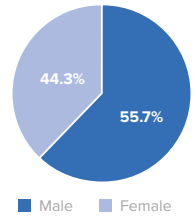

Age

Gender

Google Analytics data from January 2015 to December 2015

1,500,000 sessions per year
350,000 users per year

Page	Pageviews	Unique Pageviews	Avg. Time on Page	Entrances	Bounce Rate (%)	Exit Rate (%)
Home Page	389,009	294,507	01:45	275,217	32.42%	33.05%
Arrivals & Departures	5,660,164	1,452,118	04:20	1,169,007	58.96%	36.88%
Other	219,766	143,892	-	43,240	-	-
Total	6,268,939	1,890,517	04:46	1,487,464	56.60%	23.73%